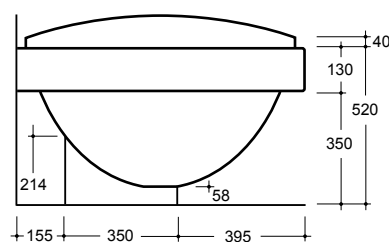

Code: FL IO 84 (bath)
Code: FL IO 84 M1 (shelf)

Tap Hole Options
N/A

Waste Outlet
40mm standard plug and waste to be ordered separately (see technical data sheets 2.80.0/1 for options available)

Bath Capacity
200 litres.

Overflow
N/A.

Installation Instructions
As per supplier instructions.

Colour
Bath: White only.
Shelf: Black gloss

Packing Details
IO Bath 150kg. IO Bath Shelf 25kg. Supplied in two cartons.

Manufactured by **FLAMINIA.**