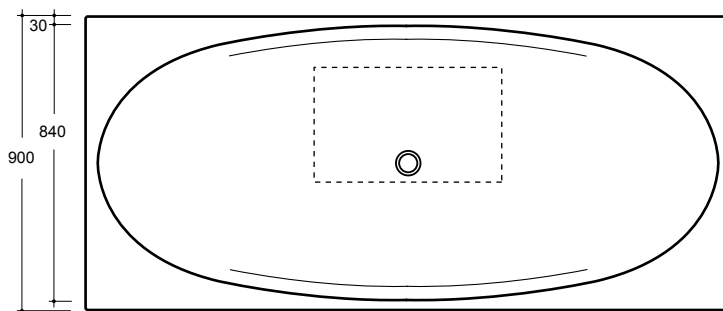

I O

bath

Manufactured by **→FLAMINIA.**

7.01.0

A stunning design piece, the IO bath sits within a support shelf, available to order separately. The bath and shelf are manufactured from a unique composite resin material.

Code: FL IO 84 (bath)
Code: FL IO 84 M1 (shelf)

Tap Hole Options
N/A

Waste Outlet
40mm standard plug and waste to be ordered separately (see technical data sheets 2.80.0/1 for options available)

Bath Capacity
200 litres.

Overflow
N/A.

Installation Instructions
As per supplier instructions.

Colour
Bath: White only.
Shelf: Black gloss

Packing Details
IO Bath 150kg. IO Bath Shelf 25kg. Supplied in two cartons.

Manufactured by **FLAMINIA.**