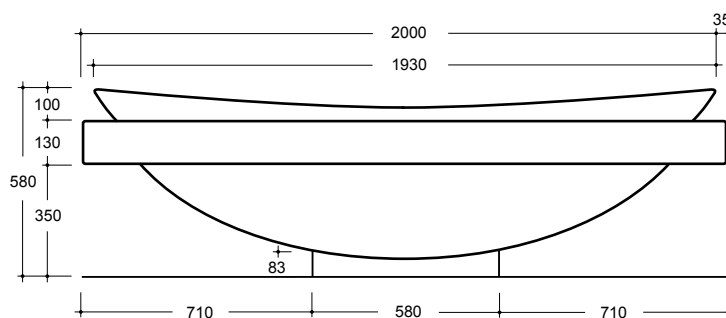

Code: FL IO 84 (bath)
Code: FL IO 84 M1 (shelf)

Tap Hole Options
N/A

Waste Outlet
40mm standard plug and waste to be ordered separately (see technical data sheets 2.80.0/1 for options available)

Bath Capacity
200 litres.

Overflow
N/A.

Installation Instructions
As per supplier instructions.

Colour
Bath: White only.
Shelf: Black gloss

Packing Details
IO Bath 150kg. IO Bath Shelf 25kg. Supplied in two cartons.

Manufactured by **FLAMINIA.**