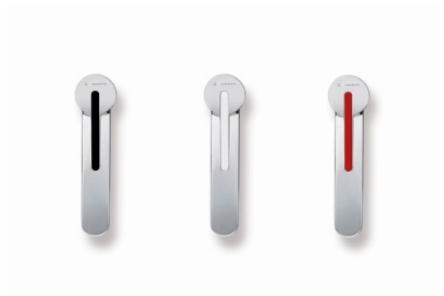

### Bidet Mixer

With a beautiful contemporary form, the Newform Ergo collection adds elegance to your home. Made in Italy, it features a single-lever design and rounded spout for added opulence.

#### Product Code

Chrome: 65825Q.21.018

Chrome/Black: 65825Q.05.007

Chrome/White: 65825Q.05.013

Chrome/Red: 65825Q.05.092