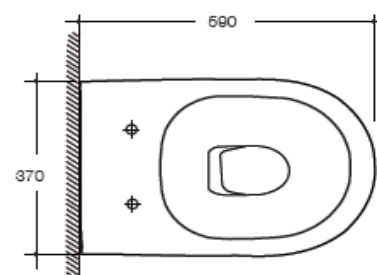

Packing Details

Pan25kg, Seat 3kg. Supplied in two cartons

Manufactured by

PARISI

Fixing/Brackets

A pair of PVC floor fixing brackets are supplied, these are secured to the floor which then enables the pan screws to be fixed to the brackets.

Installation Instructions

It is recommended that the pan be sealed to the floor using Silicone which enables the pan to be removed in future, should servicing be required. Suitable for installation using PA110 or PA135 Parisi Inwall Cisterns.

If the pan is being installed in conjunction with a concealed cistern other than a PARISI model a Kee Seal to suit the 55mm inlet of the pan must be utilised. (PARISI code SP.PA0002)