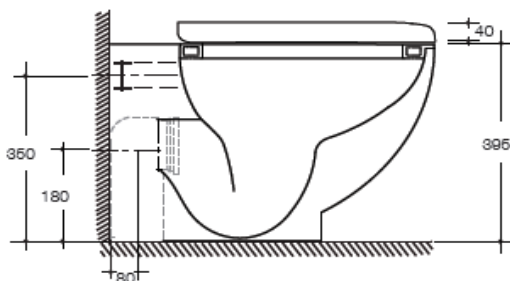

Packing Details

Pan25kg, Seat 3kg. Supplied in two cartons

Manufactured by

PARISI

Fixing/Brackets

A pair of PVC floor fixing brackets are supplied, these are secured to the floor which then enables the pan screws to be fixed to the brackets.

Installation Instructions

It is recommended that the pan be sealed to the floor using Silicone which enables the pan to be removed in future, should servicing be required. Suitable for installation using PA110 or PA135 Parisi Inwall Cisterns.

If the pan is being installed in conjunction with a concealed cistern other than a PARISI model a Kee Seal to suit the 55mm inlet of the pan must be utilised. (PARISI code SP.PA0002)