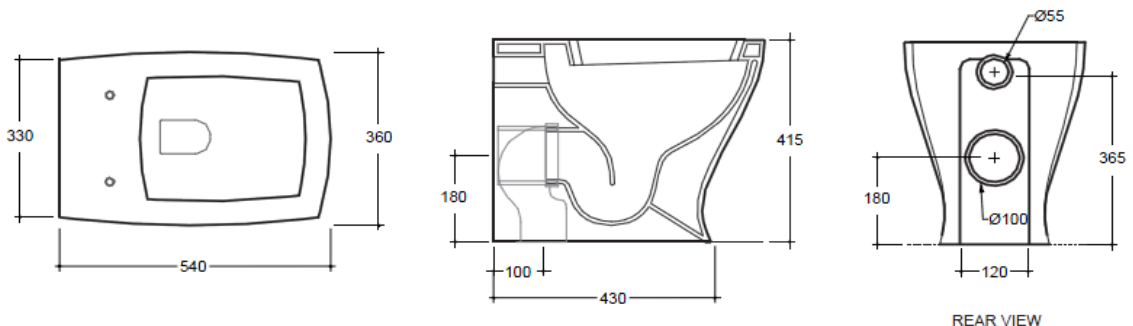

Set-out Details

S Trap: 100mm
P Trap: 180mm

Inlet

365mm FFL

Seat

A heavy grade soft close seat with chrome plated metal hinges (Code: White ACJZ07, Black ACJZ08)

Colour

White, Black, Black/White

WELS

4 Star
3.3 Litres Average Flush

Packing Details

Pan 27kg, Seat 3.5kg. Supplied in two cartons

Manufactured by

Fixing/Brackets

A pair of PVC floor fixing brackets are supplied, these are secured to the floor which then enables the pan screws to be fixed to the brackets.