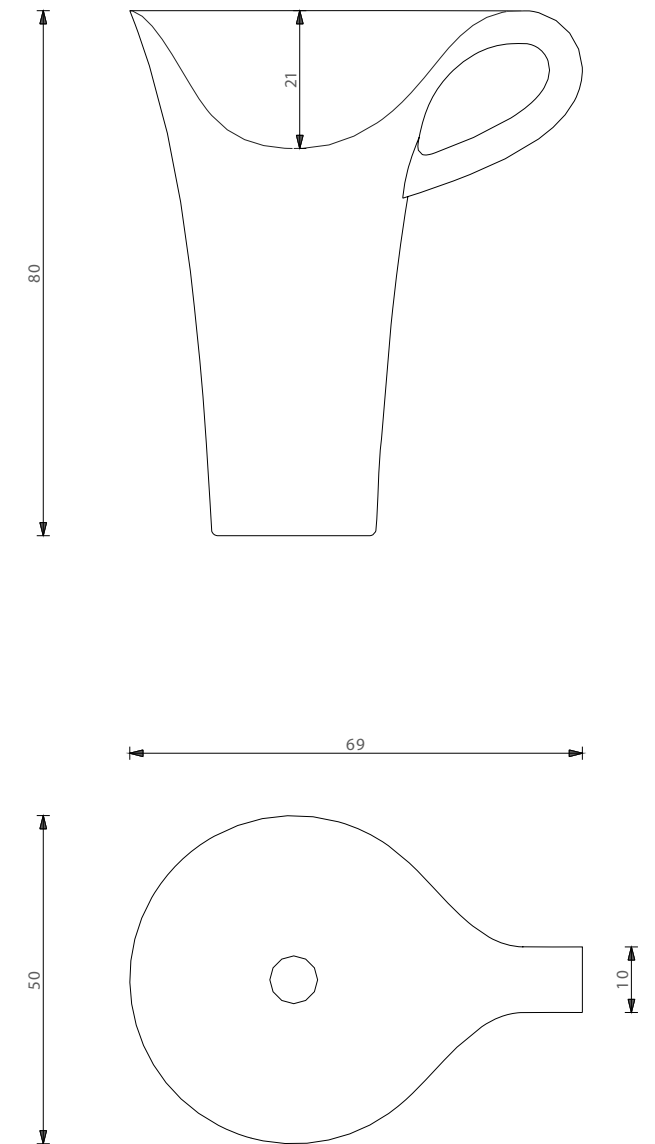

C U P

freestanding basin

Manufactured by **ARTCERAM**

1.01.0

July 2011

C U P

freestanding basin

The art basin Cup, designed by Meneghello Paoletti Associati, is indeed a unique basin design inspired by a simple coffee cup. But this sink is anything but simple. This modern one-piece, freestanding washbasin boasts a cup-shaped base that flutes out at the top, forming the rim. And the looping handle makes a great towel hanger. This contemporary fixture comes in all white, or with a black exterior that contrasts the white interior with dramatic flair. The sink's deep bowl is functional while adding to the "cup" theme. Pair these washbasins with some cool wall-mounted hardware and a mirror, and your contemporary powder room or bathroom is complete.

Code white: ACL3700
white/black: ACL3710

Tap Hole Options

No tap hole

Waste Outlet

32 mm Clic-clac waste supplied with basin.

Overflow

No overflow

Installation Instructions

Detailed instructions included with column basin.

Colour

White/Gloss Black and White

Packing Details

27 kg. Supplied in one carton.

Manufactured by **ARTCERAM**

Tech Page: 1.01.0