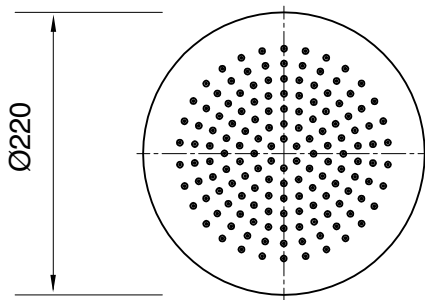

# SHOWER HEADS

TONDO - ABS 220

Product Code : TO.SH.A220

Features :

- ABS round shower head
- ½ female thread
- Ø220 mm

Manufactured by:

PARISI

Copyright and Intellectual Property Right Protected  
Web : [www.parisi.com.au](http://www.parisi.com.au) Email : [techinfo@parisi.com.au](mailto:techinfo@parisi.com.au)

## Technical Details

Front plan

Rear plan

Front elevation