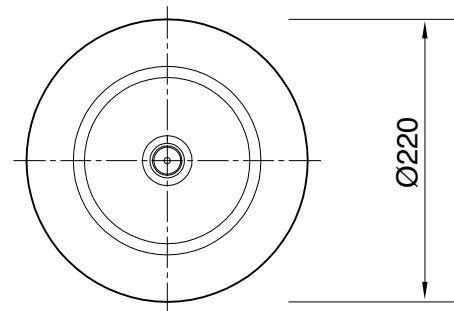

# SHOWER HEADS

TONDO - ABS 220

Product Code : TO.SH.A220

Features :

- ABS round shower head
- ½ female thread
- Ø220 mm

Manufactured by:

PARISI

Copyright and Intellectual Property Right Protected  
Web : [www.parisi.com.au](http://www.parisi.com.au) Email : [techinfo@parisi.com.au](mailto:techinfo@parisi.com.au)

## Technical Details

Front plan

Rear plan

Front elevation