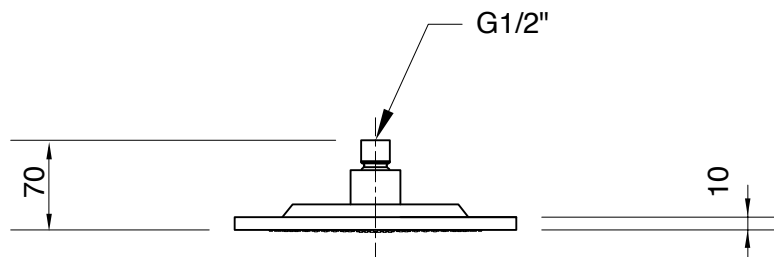

# SHOWER HEADS

TONDO - ABS 220

Product Code : TO.SH.A220

Features :

- ABS round shower head
- ½ female thread
- Ø220 mm

Manufactured by:

PARISI

Copyright and Intellectual Property Right Protected  
Web : [www.parisi.com.au](http://www.parisi.com.au) Email : [techinfo@parisi.com.au](mailto:techinfo@parisi.com.au)

## Technical Details

Front plan

Rear plan

Front elevation