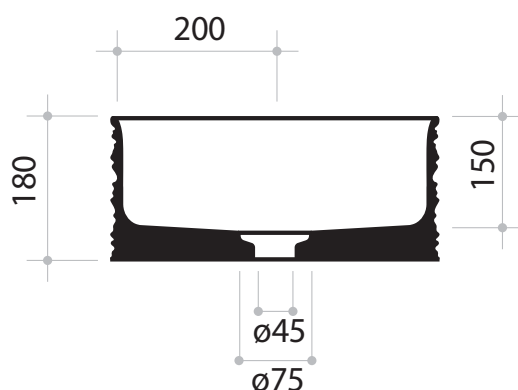

PARISI

Trace Ø400 Bench Basin

Product Code: VA01 (White/Gloss), VA01.01 (White/Matt), VA01.02 (Black/Gloss), VA01.22 (Black/Matt), VA01.91 (Nuvola/Matt), VA01.92 (Tempesta/Matt), VA01.94 (Basento/Matt)

The Trace Collection is designed by Gianni Veneziano and Luciana Di Virgilio from V+T studio. This collection embraces the meaning of Trace, a manifestation of a feeling, a mark left on the ground, an impression.

Specifications

Colour / Finish — White / Gloss, White / Matt, Black / Gloss, Matt / Black, Nuvola / Matt, Tempesta / Matt, Basento / Matt

Material — Ceramic

Tap Holes — NTH

Waste Outlet — 32mm Clic Clac Plug & Waste with matching Ceramic Top to be ordered separately (VA2FV/C.XX)

W x D x H — 400 x 400 x 180mm

Bench Depth — Minimum 500 mm recommended

Installation Note: It is recommended that the basin be installed using a flexible sealant, epoxy type glues must not be used. To do so may void product warranty.