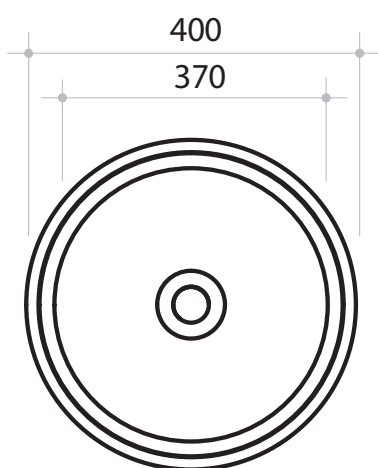

PARISI

Trace Ø400 Bench Basin

Product Code: VA01 (White/Gloss), VA01.01 (White/Matt), VA01.02 (Black/Gloss), VA01.22 (Black/Matt), VA01.91 (Nuvola/Matt), VA01.92 (Tempesta/Matt), VA01.94 (Basento/Matt)

The Trace Collection is designed by Gianni Veneziano and Luciana Di Virgilio from V+T studio. This collection embraces the meaning of Trace, a manifestation of a feeling, a mark left on the ground, an impression.

Specifications

Colour / Finish — White / Gloss, White / Matt, Black / Gloss, Matt / Black, Nuvola / Matt, Tempesta / Matt, Basento / Matt

Material — Ceramic

Tap Holes — NTH

Waste Outlet — 32mm Clic Clac Plug & Waste with matching Ceramic Top to be ordered separately (VA2FV/C.XX)

W x D x H — 400 x 400 x 180mm

Bench Depth — Minimum 500 mm recommended

Installation Note: It is recommended that the basin be installed using a flexible sealant, epoxy type glues must not be used. To do so may void product warranty.