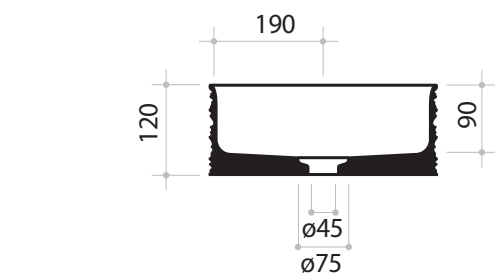

PARISI

Trace 650 x 380 Bench Basin

Product Code: VA03 (White/Gloss), VA03.01 (White/Matt), VA03.02 (Black/Gloss), VA03.22 (Black/Matt), VA03.91 (Nuvola/Matt), VA03.92 (Tempesta/Matt), VA03.94 (Basento/Matt)

Specifications

Colour / Finish — White / Gloss, White / Matt, Black / Gloss, Black / Matt, Nuvola / Matt, Tempesta / Matt, Basento / Matt

Material — Ceramic

Tap Holes — NTH

Waste Outlet — 32mm Clic Clac Plug & Waste with matching Ceramic Top to be ordered separately (VA2FV/C.XX)