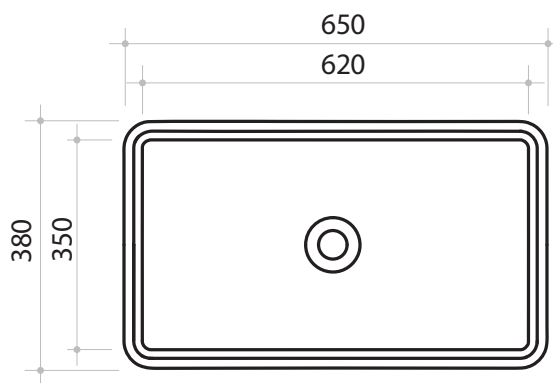

PARISI

Trace 650 x 380 Bench Basin

Product Code: VA03 (White/Gloss), VA03.01 (White/Matt), VA03.02 (Black/Gloss), VA03.22 (Black/Matt), VA03.91 (Nuvola/Matt), VA03.92 (Tempesta/Matt), VA03.94 (Basento/Matt)

Specifications

Colour / Finish — White / Gloss, White / Matt, Black / Gloss, Black / Matt, Nuvola / Matt, Tempesta / Matt, Basento / Matt

Material — Ceramic

Tap Holes — NTH

Waste Outlet — 32mm Clic Clac Plug & Waste with matching Ceramic Top to be ordered separately (VA2FV/C.XX)

W x D x H — 650 x 380 x 120mm

Bench Depth — Minimum 450mm recommended

Warranty — 10 years

Installation Note: It is recommended that the basin be installed using a flexible sealant, epoxy type glues must not be used. To do so may void product warranty.