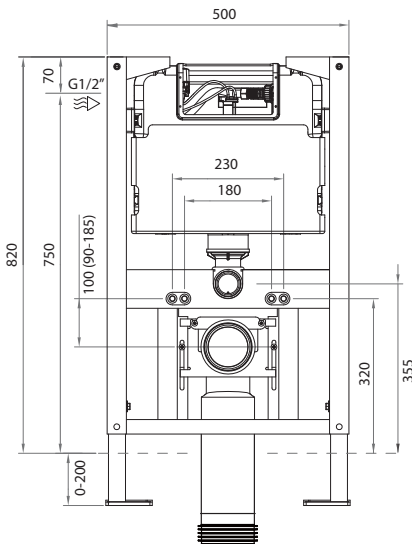

## Undercounter Concealed Cistern with Metal Frame

**Product Code: PA140**

Suitable for use with any PARISI wall hung pan for undercounter use or where low level is required; e.g. under a window.

Top or front actuation.

For Glass or metal push panels please refer to PA141 (pneumatic).

### Specifications

- Material** — High Density Polyethylene
- Water Inlet** — Left side, G1/2" External
- Flush** — Front flush/Top flush
- WELS** — 4 star rating 4.5/3L 3.3L avg flush
- Operation** — Mechanical
- Load Rating** — 400 kg
- W x D x H** — 500 x 167 x 820mm
- Compatible Panels** — PA221-227 Tondo Push Panel  
PA231-237 Blade Push Panel
- Pan Compliance** — Suitable with any PARISI wall hung pan  
Compatible with any branded pan supplied with 40mm kee seal, 50mm kee seal to be sourced independently
- Warranty** — 3 Years parts & labour, further 12 years parts only
- Fixing Details** — Wall Fixing Kit included
- Installation** — Refer to instructions in packaging