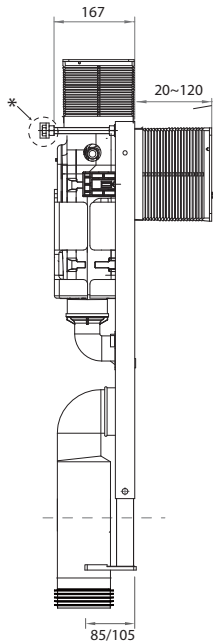

## Undercounter Concealed Cistern with Metal Frame

**Product Code: PA140**

Suitable for use with any PARISI wall hung pan for undercounter use or where low level is required; e.g. under a window.

Top or front actuation.

For Glass or metal push panels please refer to PA141 (pneumatic).

### Specifications

- Material** — High Density Polyethylene
- Water Inlet** — Left side, G1/2" External
- Flush** — Front flush/Top flush
- WELS** — 4 star rating 4.5/3L 3.3L avg flush
- Operation** — Mechanical
- Load Rating** — 400 kg
- W x D x H** — 500 x 167 x 820mm
- Compatible Panels** — PA221-227 Tondo Push Panel  
PA231-237 Blade Push Panel
- Pan Compliance** — Suitable with any PARISI wall hung pan  
Compatible with any branded pan supplied with 40mm kee seal, 50mm kee seal to be sourced independently
- Warranty** — 3 Years parts & labour, further 12 years parts only
- Fixing Details** — Wall Fixing Kit included
- Installation** — Refer to instructions in packaging