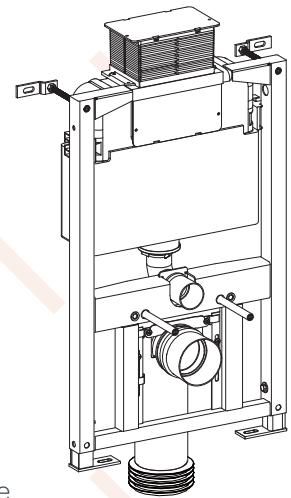

## Undercounter Concealed Cistern with Metal Frame

**Product Code: PA140**

Suitable for use with any PARISI wall hung pan for undercounter use or where low level is required; e.g. under a window.

Top or front actuation.

For Glass or metal push panels please refer to PA141 (pneumatic).

### Specifications

- Material** — High Density Polyethylene
- Water Inlet** — Left side, G1/2" External
- Flush** — Front flush/Top flush
- WELS** — 4 star rating 4.5/3L 3.3L avg flush
- Operation** — Mechanical
- Load Rating** — 400 kg
- W x D x H** — 500 x 167 x 820mm
- Compatible Panels** — PA221-227 Tondo Push Panel  
PA231-237 Blade Push Panel
- Pan Compliance** — Suitable with any PARISI wall hung pan  
Compatible with any branded pan supplied with 40mm kee seal, 50mm kee seal to be sourced independently
- Warranty** — 3 Years parts & labour, further 12 years parts only
- Fixing Details** — Wall Fixing Kit included
- Installation** — Refer to instructions in packaging