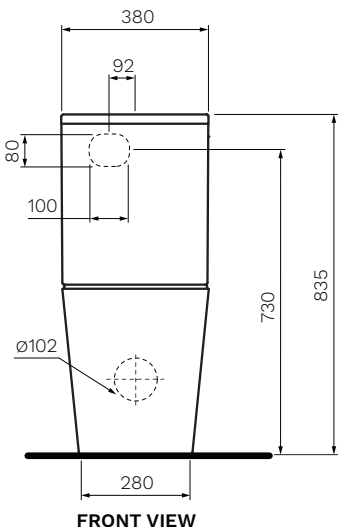

Linfa Wall Faced Suite

Product Code: PN760

The Linfa Wall Faced Suite combines a classically simple design with outstanding Rimless performance. A compact, smooth sided suite with heavy grade, lift off, soft close seat and Easy Clean ceramic glaze that ensures maximum cleaning of the inner bowl.

Gloss White

- Colour & Finish** — White Gloss
- Material** — Ceramic
- Dimensions** — 380 x 625 x 835mm
- Rim Type** — PARISI Rimless
- Seat Type** — Low profile Soft Close with Cover, Heavy Grade, Easy Lift-off, UV Resistant, Antibacterial (PN5765)
- Surface Hygiene** — Easyclean Antibacterial protection
- P Trap** — 185mm Height FFL
- S Trap** — 70 - 175mm using PN0030 Connector (included)
Optional Variable Set-out 180 - 220mm using PN0045 Connector (to be ordered separately)
- Water Inlet** — Back Inlet 730mm Height FFL / Bottom Inlet L&R
- WELS** — 4 STAR 4.5/3L 3.3L Average Flush
- Warranty** — 10 years (Conditions Apply)