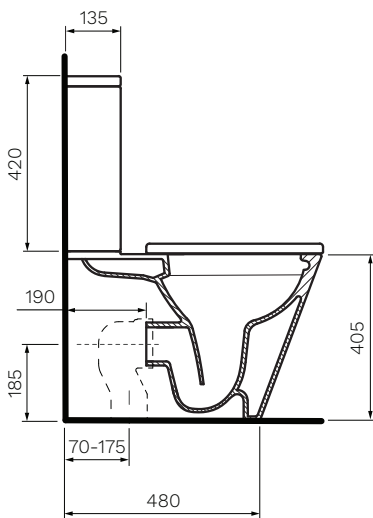

Linfa Wall Faced Suite

Product Code: PN760

The Linfa Wall Faced Suite combines a classically simple design with outstanding Rimless performance. A compact, smooth sided suite with heavy grade, lift off, soft close seat and Easy Clean ceramic glaze that ensures maximum cleaning of the inner bowl.

Gloss White

- Colour & Finish** — White Gloss
- Material** — Ceramic
- Dimensions** — 380 x 625 x 835mm
- Rim Type** — PARISI Rimless
- Seat Type** — Low profile Soft Close with Cover, Heavy Grade, Easy Lift-off, UV Resistant, Antibacterial (PN5765)
- Surface Hygiene** — Easyclean Antibacterial protection
- P Trap** — 185mm Height FFL
- S Trap** — 70 - 175mm using PN0030 Connector (included)
Optional Variable Set-out 180 - 220mm using PN0045 Connector (to be ordered separately)
- Water Inlet** — Back Inlet 730mm Height FFL / Bottom Inlet L&R
- WELS** — 4 STAR 4.5/3L 3.3L Average Flush
- Warranty** — 10 years (Conditions Apply)