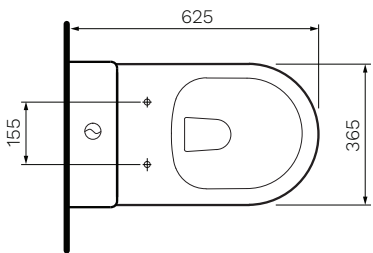

Linfa Wall Faced Suite

Product Code: PN760

The Linfa Wall Faced Suite combines a classically simple design with outstanding Rimless performance. A compact, smooth sided suite with heavy grade, lift off, soft close seat and Easy Clean ceramic glaze that ensures maximum cleaning of the inner bowl.

Gloss White

- Colour & Finish** — White Gloss
- Material** — Ceramic
- Dimensions** — 380 x 625 x 835mm
- Rim Type** — PARISI Rimless
- Seat Type** — Low profile Soft Close with Cover, Heavy Grade, Easy Lift-off, UV Resistant, Antibacterial (PN5765)
- Surface Hygiene** — Easyclean Antibacterial protection
- P Trap** — 185mm Height FFL
- S Trap** — 70 - 175mm using PN0030 Connector (included)
Optional Variable Set-out 180 - 220mm using PN0045 Connector (to be ordered separately)
- Water Inlet** — Back Inlet 730mm Height FFL / Bottom Inlet L&R
- WELS** — 4 STAR 4.5/3L 3.3L Average Flush
- Warranty** — 10 years (Conditions Apply)