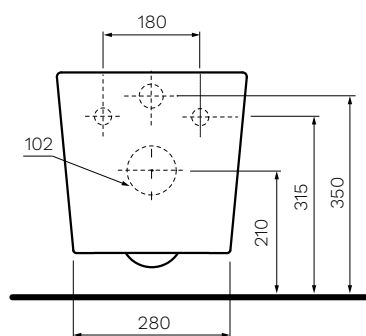

## Linfa Wall Hung Pan

**Product Code: PN780**

The Linfa Wall Hung Pan combines a classically simple design aesthetic with outstanding Rimless performance features and comes standard with the PARISI Easy Clean ceramic glaze. A compact, smooth sided wall faced pan complete with an impressive heavy grade, lift off, soft close toilet seat.

### Specifications

<b>Colour / Finish</b>	— White / Gloss
<b>Material</b>	— Ceramic
<b>Rim Type</b>	— PARISI Rimless
<b>Seat Type</b>	— Soft Close / Slim Heavy Grade / Easy Lift-off / UV Resistant / Antibacterial (PN5765)
<b>Surface Hygiene</b>	— Easy Clean Antibacterial Protection
<b>Dimensions</b>	— 365 x 530 x 345mm
<b>P Trap</b>	— 210mm Height FFL
<b>Water Inlet</b>	— Back Inlet 350mm Height FFL
<b>WELS</b>	— 4 STAR 4.5/3L 3.3L Average Flush
<b>Cistern Options</b>	— Compatible with Concealed Cisterns (PA120, PA121, PA140, PA141)
<b>Button Options</b>	— Compatible with Push Button Panels and Remote Button Sets (PA221 - PA265)
<b>Pan Fixing</b>	— WB9N (Included)
<b>Warranty</b>	— 10 Years 1 Year on Seat