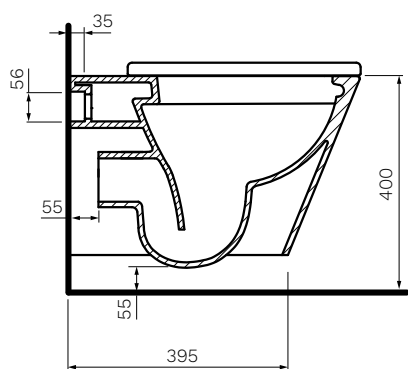

## Linfa Wall Hung Pan

**Product Code: PN780**

The Linfa Wall Hung Pan combines a classically simple design aesthetic with outstanding Rimless performance features and comes standard with the PARISI Easy Clean ceramic glaze. A compact, smooth sided wall faced pan complete with an impressive heavy grade, lift off, soft close toilet seat.

### Specifications

<b>Colour / Finish</b>	— White / Gloss
<b>Material</b>	— Ceramic
<b>Rim Type</b>	— PARISI Rimless
<b>Seat Type</b>	— Soft Close / Slim Heavy Grade / Easy Lift-off / UV Resistant / Antibacterial (PN5765)
<b>Surface Hygiene</b>	— Easy Clean Antibacterial Protection
<b>Dimensions</b>	— 365 x 530 x 345mm
<b>P Trap</b>	— 210mm Height FFL
<b>Water Inlet</b>	— Back Inlet 350mm Height FFL
<b>WELS</b>	— 4 STAR 4.5/3L 3.3L Average Flush
<b>Cistern Options</b>	— Compatible with Concealed Cisterns (PA120, PA121, PA140, PA141)
<b>Button Options</b>	— Compatible with Push Button Panels and Remote Button Sets (PA221 - PA265)
<b>Pan Fixing</b>	— WB9N (Included)
<b>Warranty</b>	— 10 Years 1 Year on Seat