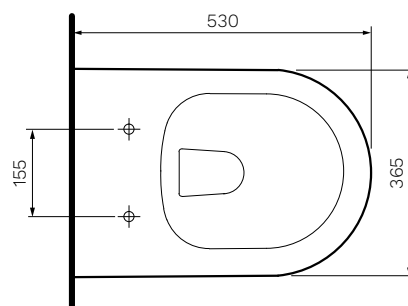

## Linfa Wall Hung Pan

**Product Code: PN780**

The Linfa Wall Hung Pan combines a classically simple design aesthetic with outstanding Rimless performance features and comes standard with the PARISI Easy Clean ceramic glaze. A compact, smooth sided wall faced pan complete with an impressive heavy grade, lift off, soft close toilet seat.

### Specifications

<b>Colour / Finish</b>	— White / Gloss
<b>Material</b>	— Ceramic
<b>Rim Type</b>	— PARISI Rimless
<b>Seat Type</b>	— Soft Close / Slim Heavy Grade / Easy Lift-off / UV Resistant / Antibacterial (PN5765)
<b>Surface Hygiene</b>	— Easy Clean Antibacterial Protection
<b>Dimensions</b>	— 365 x 530 x 345mm
<b>P Trap</b>	— 210mm Height FFL
<b>Water Inlet</b>	— Back Inlet 350mm Height FFL
<b>WELS</b>	— 4 STAR 4.5/3L 3.3L Average Flush
<b>Cistern Options</b>	— Compatible with Concealed Cisterns (PA120, PA121, PA140, PA141)
<b>Button Options</b>	— Compatible with Push Button Panels and Remote Button Sets (PA221 - PA265)
<b>Pan Fixing</b>	— WB9N (Included)
<b>Warranty</b>	— 10 Years 1 Year on Seat