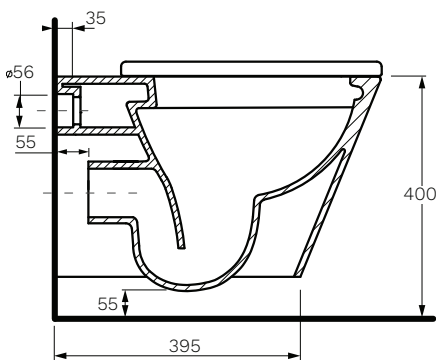

## Linfa Wall Hung Pan

**Product Code: PN780**

The Linfa Wall Hung Pan combines a classically simple design aesthetic with outstanding Rimless performance features and comes standard with the PARISI Easy Clean ceramic glaze. A compact, smooth sided wall faced suite complete with an impressive heavy grade, lift off, soft close toilet seat.

### Specifications

- Colour / Finish** — White / Gloss
- Material** — Ceramic
- Rim Type** — PARISI Rimless
- Seat Type** — Soft Close / Slim Heavy Grade / Easy Lift-off / UV Resistant / Antibacterial (PN5765)
- Surface Hygiene** — Easy Clean Antibacterial Protection
- Dimensions** — 365 x 530 x 345mm
- P Trap** — 210mm height FFL
- Water Inlet** — Back Inlet 350mm Height FFL
- WELS** — 4 STAR 4.5/3L 3.3L Average Flush
- Cistern Options** — Compatible with Concealed Cisterns (PA120, PA121, PA140, PA141)
- Button Options** — Compatible with Push Button Panels and Remote Button Sets (PA221 - PA265)
- Pan Fixing** — WB9N (Included)
- Warranty** — 10 Years  
1 Year on Seat