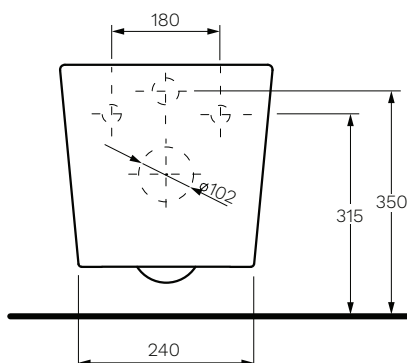

## Linfa Wall Hung Pan

**Product Code: PN780**

The Linfa Wall Hung Pan combines a classically simple design aesthetic with outstanding Rimless performance features and comes standard with the PARISI Easy Clean ceramic glaze. A compact, smooth sided wall faced suite complete with an impressive heavy grade, lift off, soft close toilet seat.

### Specifications

- Colour / Finish** — White / Gloss
- Material** — Ceramic
- Rim Type** — PARISI Rimless
- Seat Type** — Soft Close / Slim Heavy Grade / Easy Lift-off / UV Resistant / Antibacterial (PN5765)
- Surface Hygiene** — Easy Clean Antibacterial Protection
- Dimensions** — 365 x 530 x 345mm
- P Trap** — 210mm height FFL
- Water Inlet** — Back Inlet 350mm Height FFL
- WELS** — 4 STAR 4.5/3L 3.3L Average Flush
- Cistern Options** — Compatible with Concealed Cisterns (PA120, PA121, PA140, PA141)
- Button Options** — Compatible with Push Button Panels and Remote Button Sets (PA221 - PA265)
- Pan Fixing** — WB9N (Included)
- Warranty** — 10 Years  
1 Year on Seat