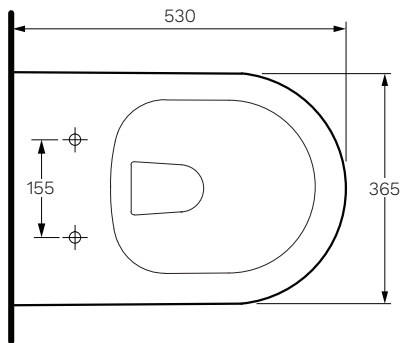

## Linfa Wall Hung Pan

**Product Code: PN780**

The Linfa Wall Hung Pan combines a classically simple design aesthetic with outstanding Rimless performance features and comes standard with the PARISI Easy Clean ceramic glaze. A compact, smooth sided wall faced suite complete with an impressive heavy grade, lift off, soft close toilet seat.

### Specifications

- Colour / Finish** — White / Gloss
- Material** — Ceramic
- Rim Type** — PARISI Rimless
- Seat Type** — Soft Close / Slim Heavy Grade / Easy Lift-off / UV Resistant / Antibacterial (PN5765)
- Surface Hygiene** — Easy Clean Antibacterial Protection
- Dimensions** — 365 x 530 x 345mm
- P Trap** — 210mm height FFL
- Water Inlet** — Back Inlet 350mm Height FFL
- WELS** — 4 STAR 4.5/3L 3.3L Average Flush
- Cistern Options** — Compatible with Concealed Cisterns (PA120, PA121, PA140, PA141)
- Button Options** — Compatible with Push Button Panels and Remote Button Sets (PA221 - PA265)
- Pan Fixing** — WB9N (Included)
- Warranty** — 10 Years  
1 Year on Seat