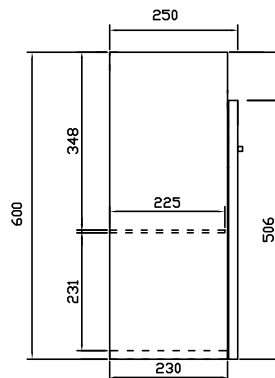

Smart 550 Wall Mounted Cabinet With Solid Resin Basin

Product Code: S-550-GW (Gloss White)
S-550-O (Oak)

FEATURES

- 550 mm x 250 mm x 600 mm
- European Designed Solid Resin Wash Basin
- No Colour Changes and Fading Yellow Wash Basin
- Integrated Overflow
- Fully Assembled Rigid Carcass
- 10 yr Warranty

SPECIFICATIONS

Cabinet Colour: Gloss White or Oak
Joinery Finish: Premium Moisture-resistant Joinery
Installation: Refer to instructions in packaging

Side

Top

Manufactured by

PARISI