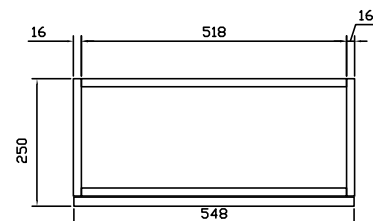

Top

Manufactured by

PARISI