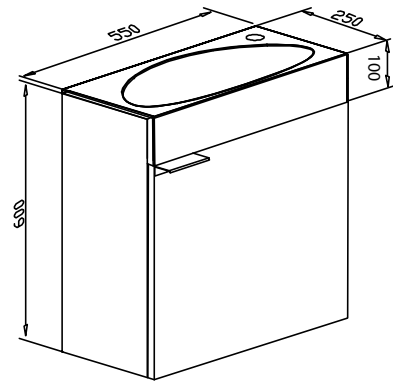

Smart 550 Wall Mounted Cabinet With Solid Resin Basin

Product Code: S-550-GW (Gloss White)
S-550-O (Oak)

FEATURES

- 550 mm x 250 mm x 600 mm
- European Designed Solid Resin Wash Basin
- No Colour Changes and Fading Yellow Wash Basin
- Integrated Overflow
- Fully Assembled Rigid Carcass
- 10 yr Warranty

SPECIFICATIONS

Cabinet Colour: Gloss White or Oak
Joinery Finish: Premium Moisture-resistant Joinery
Installation: Refer to instructions in packaging

Front

Side

Top

Manufactured by

PARISI