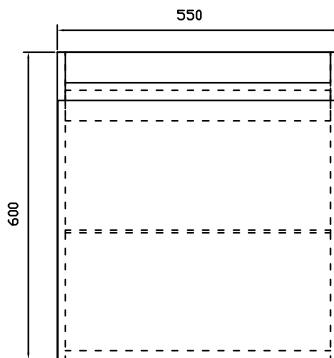

Smart 550 Wall Mounted Cabinet With Solid Resin Basin

Product Code: S-550-GW (Gloss White)
S-550-O (Oak)

FEATURES

- 550 mm x 250 mm x 600 mm
- European Designed Solid Resin Wash Basin
- No Colour Changes and Fading Yellow Wash Basin
- Integrated Overflow
- Fully Assembled Rigid Carcass
- 10 yr Warranty

SPECIFICATIONS

Cabinet Colour: Gloss White or Oak
Joinery Finish: Premium Moisture-resistant Joinery
Installation: Refer to instructions in packaging

Front