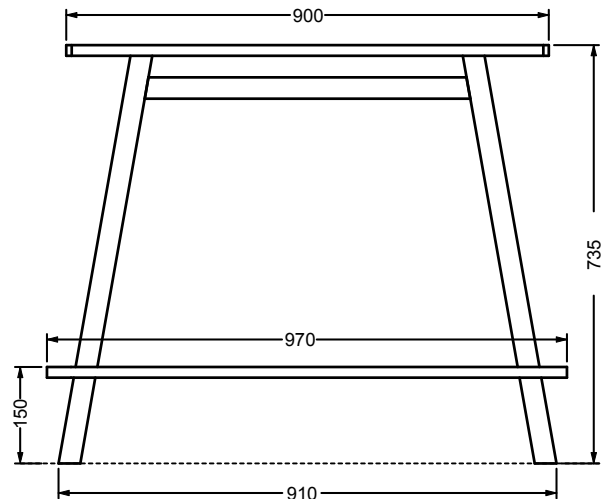

Code: AC7035 (Oak)
AC7045 (White Oak)

Installation Instructions

Colour

Oak or White Oak

Packing Details

19 kg. Packed in one box.

Manufactured by **ARTCERAM**