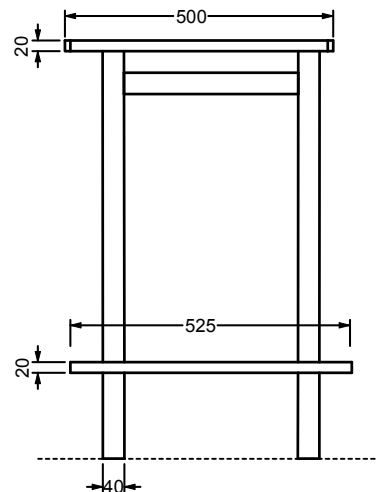

Code: AC7035 (Oak)
AC7045 (White Oak)

Installation Instructions

Colour

Oak or White Oak

Packing Details

19 kg. Packed in one box.

Manufactured by **ARTCERAM**