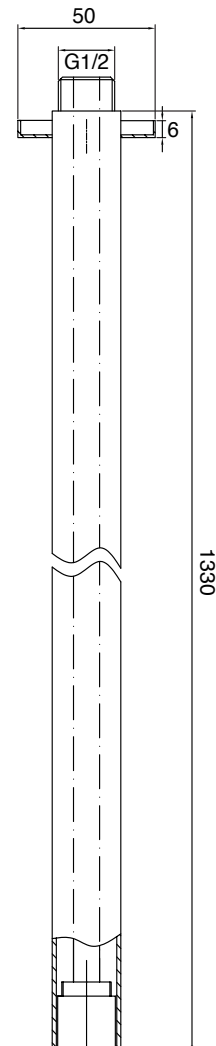

## QUADRO bath ceiling spout

### Technical Details

**Product Code** : QQ.03C

**Colour** : chrome

**Features** :

- ceiling spout with LED light
- 1330mm high
- 32mm x 32mm spout
- 50mm x 50mm x 6 mm flange
- 1/2" female

Copyright and Intellectual Property Right Protected  
Web : [www.parisi.com.au](http://www.parisi.com.au) Email : [techinfo@parisi.com.au](mailto:techinfo@parisi.com.au)