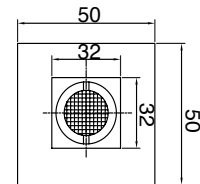

## QUADRO bath ceiling spout

### Technical Details

**Product Code** : QQ.03C

**Colour** : chrome

**Features** :

- ceiling spout with LED light
- 1330mm high
- 32mm x 32mm spout
- 50mm x 50mm x 6 mm flange
- 1/2" female

Copyright and Intellectual Property Right Protected  
Web : [www.parisi.com.au](http://www.parisi.com.au) Email : [techinfo@parisi.com.au](mailto:techinfo@parisi.com.au)