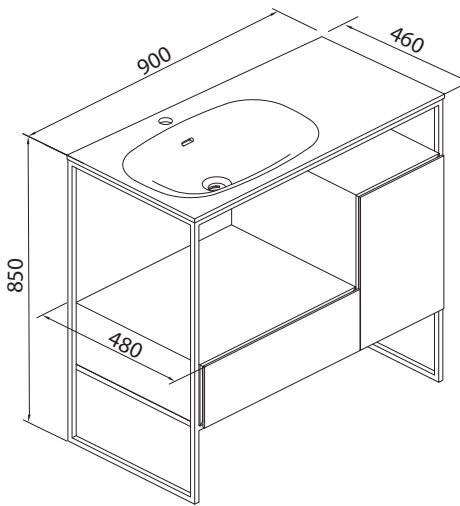

## Frame Cabinet and Wash Basin

**Product Code: FR-901-BA (1TH)**

The Frame floor mounted cabinet and wash basin combines Man-made and Nature, with the soft form of the solid surface wash basin and the industrial black metal frame only to be accentuated by the stunning bamboo cabinetry.

### Specifications

<b>Material</b>	— Solid Surface, Bamboo & Stainless Steel
<b>Colour / Finish</b>	— White Semi Gloss, Bamboo & Black Stainless Steel
<b>W x D x H</b>	— 900 x 460 x 850mm
<b>Tap Holes</b>	— 1
<b>Overflow</b>	— Integrated
<b>Waste Outlet</b>	— 32mm Clic Clac Waste to be ordered separately (TA3240 or TA4032)
<b>Drawers/Doors</b>	— 1 drawer & 1 door
<b>Mechanism</b>	— Soft close runners
<b>Handle</b>	— Fingerpull
<b>Internal</b>	— Bamboo
<b>Warranty</b>	— 10 year parts and labour warranty