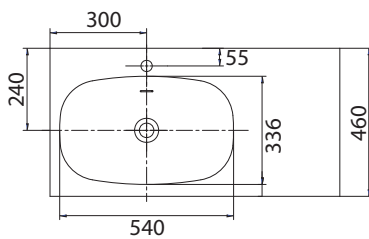

## Frame Cabinet and Wash Basin

**Product Code: FR-901-BA (1TH)**

The Frame floor mounted cabinet and wash basin combines Man-made and Nature, with the soft form of the solid surface wash basin and the industrial black metal frame only to be accentuated by the stunning bamboo cabinetry.

### Specifications

<b>Material</b>	— Solid Surface, Bamboo & Stainless Steel
<b>Colour / Finish</b>	— White Semi Gloss, Bamboo & Black Stainless Steel
<b>W x D x H</b>	— 900 x 460 x 850mm
<b>Tap Holes</b>	— 1
<b>Overflow</b>	— Integrated
<b>Waste Outlet</b>	— 32mm Clic Clac Waste to be ordered separately (TA3240 or TA4032)
<b>Drawers/Doors</b>	— 1 drawer & 1 door
<b>Mechanism</b>	— Soft close runners
<b>Handle</b>	— Fingerpull
<b>Internal</b>	— Bamboo
<b>Warranty</b>	— 10 year parts and labour warranty