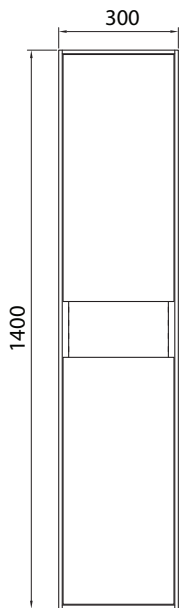

Blade Side Storage Cabinet

Product Code: BL-330SS-NTF, BL-330SS-SGF

The Blade side storage cabinet with thin white matte cabinet edging features premium joinery and is available in 2 stylish finishes, Natural Teak and Stone Grey. The universal hinges allow for the doors to be opened to the left or the right, and displays an external shelf.

Natural Teak Stone Grey

Specifications

- Material** — Laminate timber and polyurethane
- Colour / Finish** — Natural Teak (NTF) or Stone Grey (SGF) / White Matte
- W x D x H** — 300 x 250 x 1400mm
- Drawers/Doors** — 2 doors
- Mechanism** — Soft close function
- Internal** — Laminate timber with glass shelves
- Warranty** — 10 year parts & labour warranty