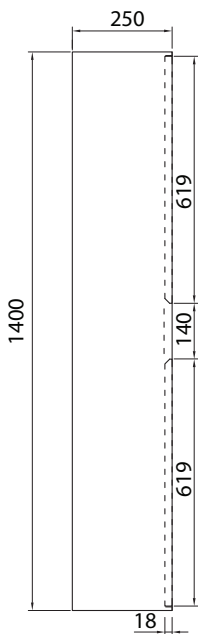

Blade Side Storage Cabinet

Product Code: BL-330SS-NTF, BL-330SS-SGF

The Blade side storage cabinet with thin white matte cabinet edging features premium joinery and is available in 2 stylish finishes, Natural Teak and Stone Grey. The universal hinges allow for the doors to be opened to the left or the right, and displays an external shelf.

Natural Teak Stone Grey

Specifications

- Material** — Laminate timber and polyurethane
- Colour / Finish** — Natural Teak (NTF) or Stone Grey (SGF) / White Matte
- W x D x H** — 300 x 250 x 1400mm
- Drawers/Doors** — 2 doors
- Mechanism** — Soft close function
- Internal** — Laminate timber with glass shelves
- Warranty** — 10 year parts & labour warranty